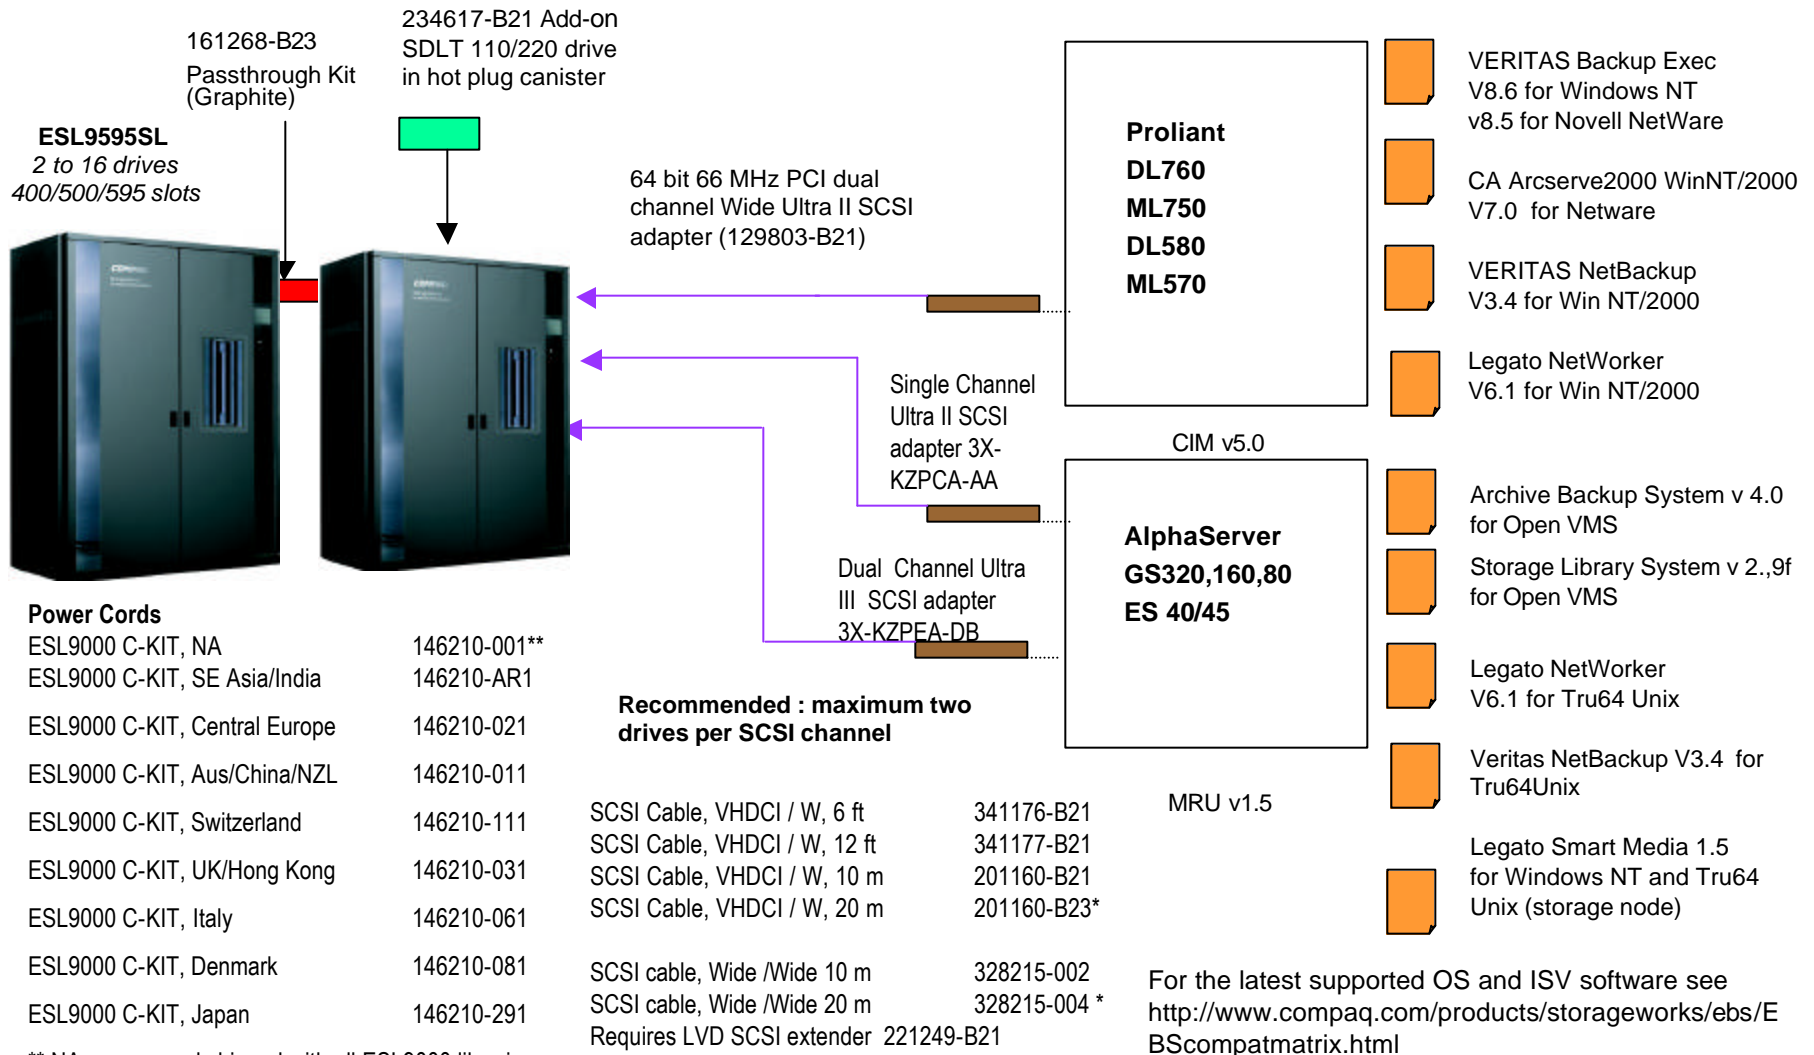

Compaq ESL9595SL Library Configuration Guide

** NA power cord shipped with all ESL9000 libraries

For the complete list of supported options go to the ESL9595SL product page on <http://compaq.com/products/storageworks/esl9595sl>

Upto 4 libraries can be connected together***

***Multi-unit scalability available in Q3'2002