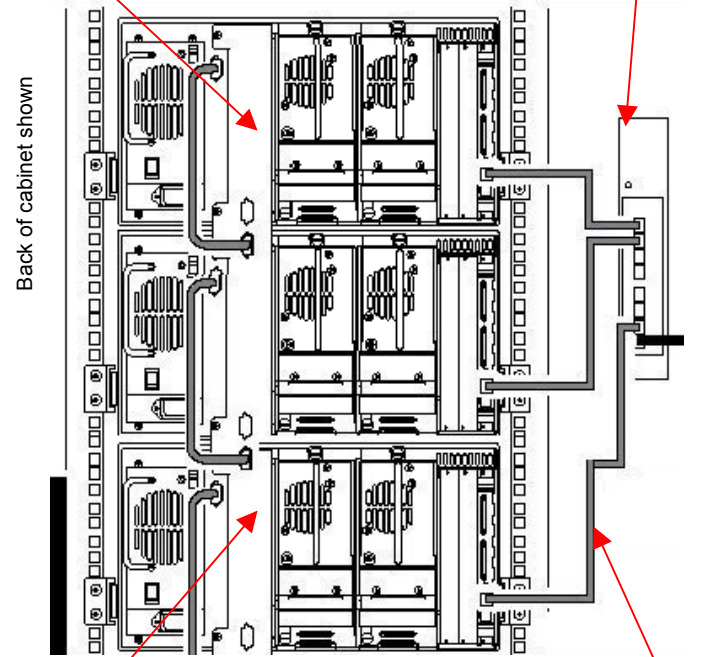

MSL5026SL Multi-unit Configuration

Table Top to Rack Mount Conversion Kits

231894-B22 MSL5026 TT-RK
KIT, COMPAQ RACK

231892-B21 MSL5026SL, 1 SDLT110/220DR, LVD, RM
231892-B22 MSL5026SL, 2 SDLT110/220DR, LVD, RM

Multi-Unit Configurations: upto 7 units can be scaled together

MSL5026 Pass-Thru Mechanism 231824-B21, Required to connect first two units

MSL5026, Pass Through Extender 231824-B22, required one for each unit connected to the stack, for third and more units

PTM elevator mechanism

MSL5026 Pass-Thru Mechanism 231824-B21, includes elevator mechanism and router

Required to connect first two units

Router mounted on side of rack

PT Extender

Ethernet cable